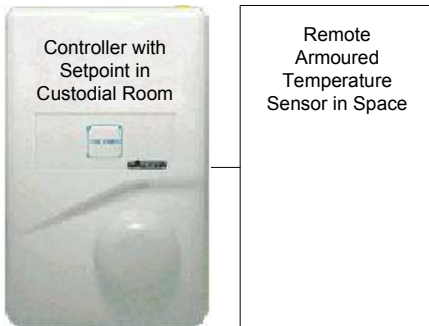

Remote Blank Stat

All Empire Controllers support optional remote temperature sensors, which may be stainless steel blank type. The controller is installed in a locked, protected area, and the temperature sensor installed in the conditioned space.

These rugged sensors are inobtrusive, and very rugged. They are ideal in gymnasiums, where conventional stats protruding from the wall pose a danger to athletes, especially if equipped with protect covers.

They are also highly recommended for rough and tumble environments where accidental damage and vandalism are an issue, such as change rooms, hockey rinks, entrance vestibules, corridors and detention facilities.

Call an end to the Thermostat Cover Fiasco! Specify Empire Tamperproof Controllers!

Empire Controls Limited

80 Regina Road, Unit 19
Woodbridge, Ontario
L4L 8M5

Ph. 905-264-7282 Fax 905-850-8564
empire@empirecontrols.com